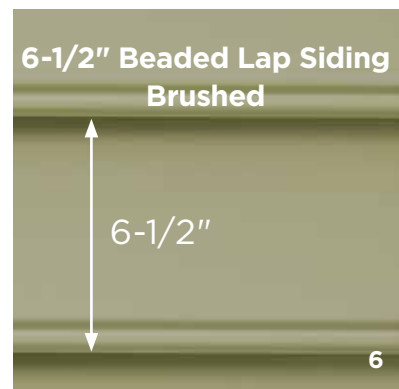

8" Clapboard Lap Siding
Woodgrain

6-1/2" Beaded Lap Siding
Brushed