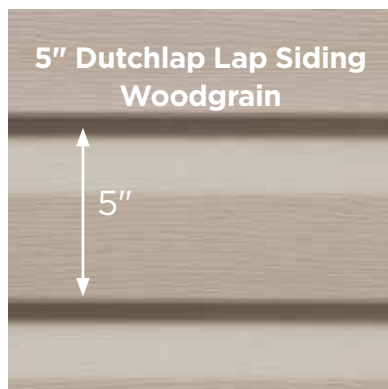

4" Dutchlap Lap Siding
Woodgrain

8" Clapboard Lap Siding
Woodgrain

5" Dutchlap Lap Siding
Woodgrain