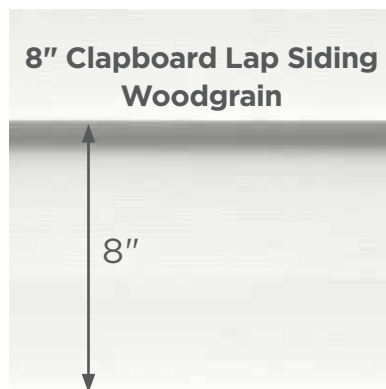

5" Dutchlap Lap Siding
Woodgrain

6-1/2" Beaded Lap Siding
Brushed

8" Clapboard Lap Siding
Woodgrain