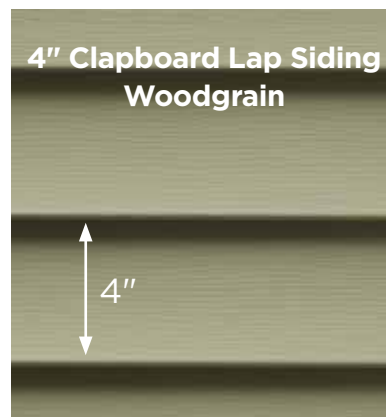

Authentic Textures

Natural cedar (woodgrain) or freshly painted (brushed) finishes.

DuraLock®

This locking system snaps tight for a secure fit.

7 Styles. Great features.

Low Maintenance

High quality vinyl does not absorb moisture or rot.

4" DUTCHLAP

5" DUTCHLAP

8" CLAPBOARD

6-1/2" BEADED

MainStreet consists of traditional styles with European roots: Clapboard, Beaded and Dutchlap. The Clapboard style is the most traditional and found in all parts of the United States. Beaded siding is very popular style for homes in the Southern Coastal regions. The Dutchlap style provides strong shadow lines and is highly popular in the Mid-Atlantic region.