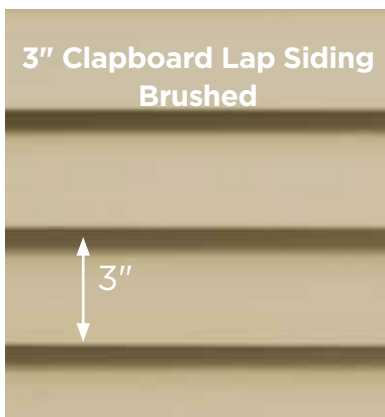

Authentic Textures

Natural cedar (woodgrain) or freshly painted (brushed) finishes.

DuraLock®

This locking system snaps tight for a secure fit.

7 Styles. Great features.

Low Maintenance

High quality vinyl does not absorb moisture or rot.